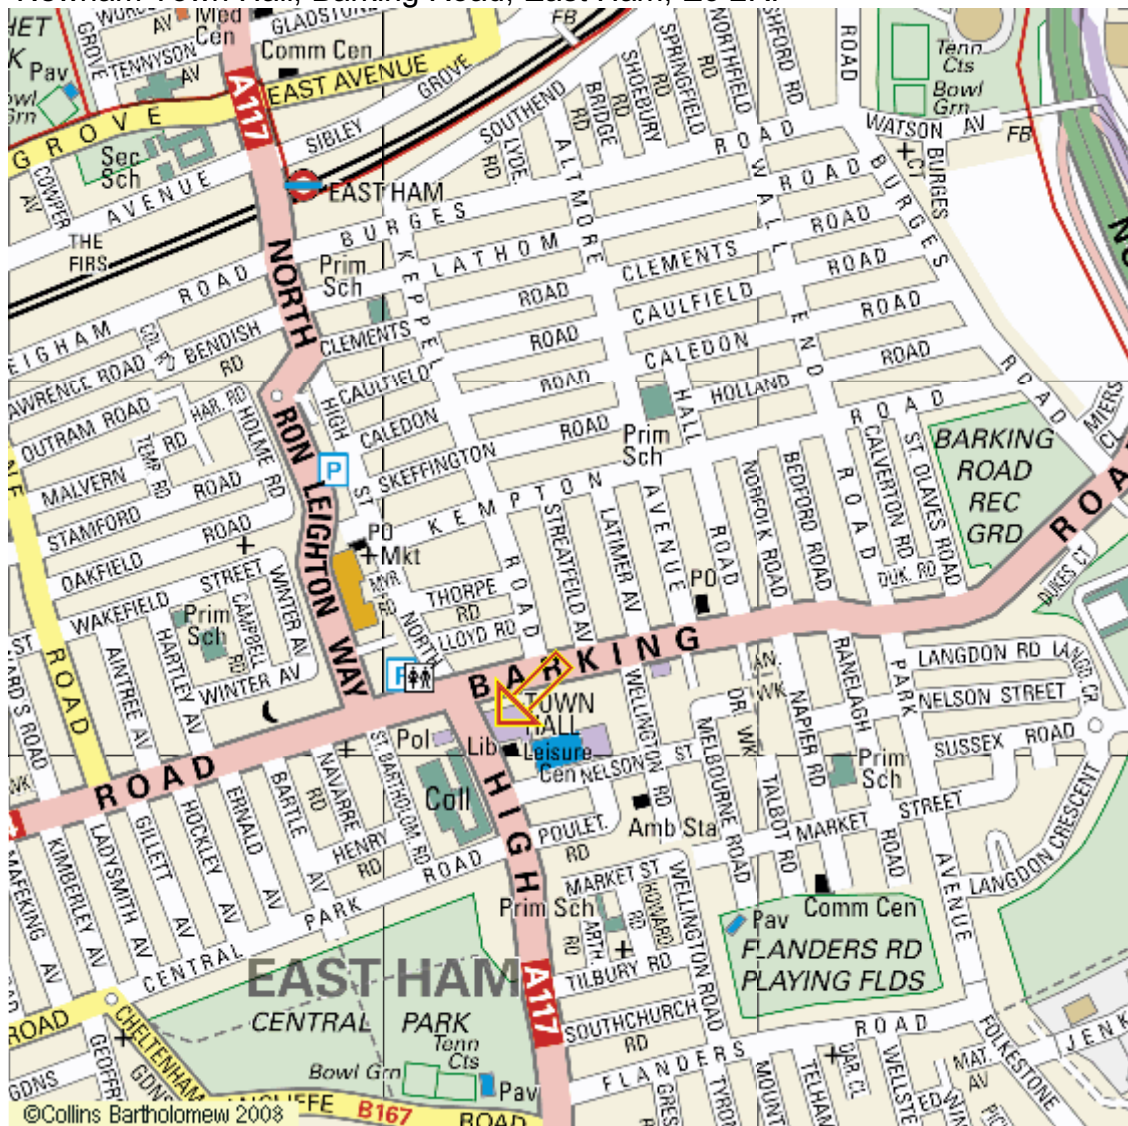

Directions to Newham Town Hall

Newham Town Hall, Barking Road, East Ham, E6 2RP

Public Transport

Bus: 5, 58, 101, 104, 115, 238, 300, 325, 376 and 474

Train: **East Ham**

The Town Hall is approximately 10 minutes walk from East Ham Underground station. East Ham is on the District Line.

Driving

Drivers please click on the link below.

<http://tinyurl.com/newhammap>